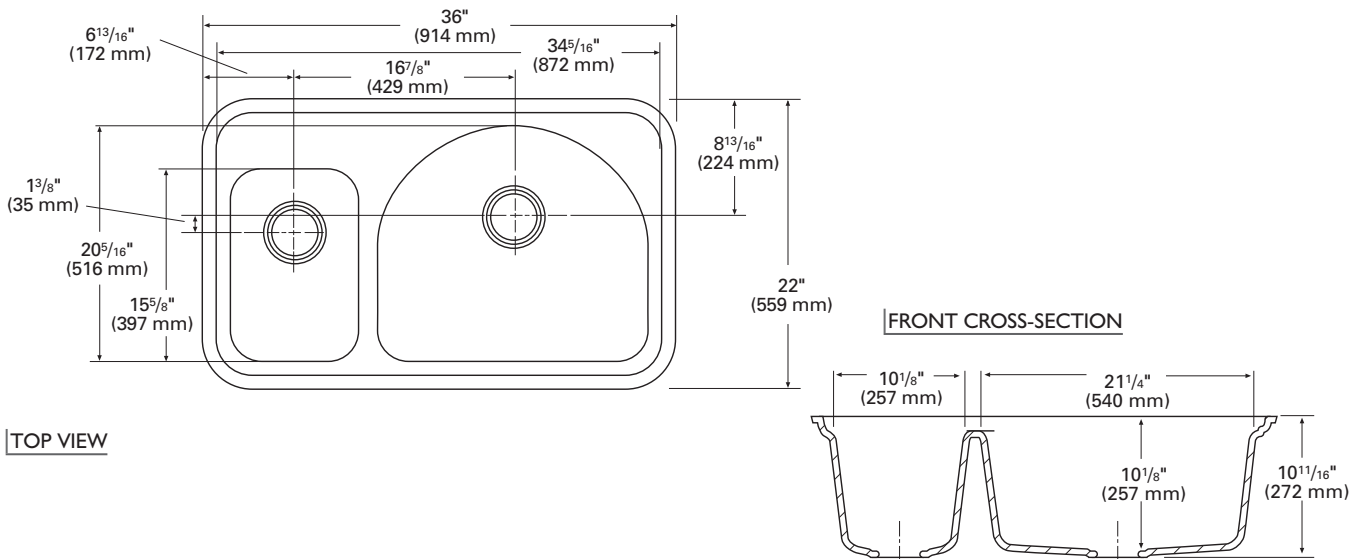

902

Double Sink

"D" shape bowl in combination with deep food prep sink brings beauty and performance to the kitchen.

- ▶ The deepest Corian® sink combination—both bowls are deeper than 10" when undermounted
- ▶ The recessed spillway catches water overflow
- ▶ A recessed faucet allows for easy cleanup
- ▶ Fits into a 36" or larger base cabinet
- ▶ See *Color Options* page at the beginning of Sinks Section for available colors

902 (SEAMED UNDERMOUNT)

INSIDE SINK DIMENSIONS

	Length	×	Width	×	Depth
inches	10 1/4		15 5/8		10 5/8
(mm)	(260)		(397)		(257)
inches	21 1/4		19 1/4		10 5/8
(mm)	(540)		(489)		(257)

For an explanation of installation options, see *Installation/Accessories*.

All drain holes in sinks are nominally 3 1/2" in diameter and accept all standard drain hardware, including waste disposal units.

Metric conversions are approximate.

corian.