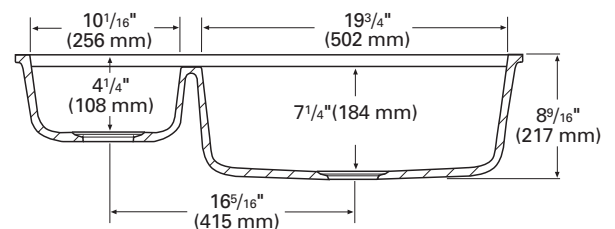

872

Double Sink

This versatile double sink can be placed anywhere—counter or island.

- ▶ Full-length faucet deck allows for a variety of fixtures and fixture placement
- ▶ Features an ample full-size sink plus a food preparation sink
- ▶ Fits into a 33" or larger base cabinet
- ▶ See *Color Options* page at the beginning of Sinks Section for available colors

TOP VIEW

FRONT CROSS-SECTION

872 (SEAMED UNDERMOUNT)

INSIDE SINK DIMENSIONS

	Length	×	Width	×	Depth
inches	9 ⁷ / ₈		15 ³ / ₈		4 ¹ / ₄
(mm)	(251)		(391)		(108)
inches	19 ³ / ₄		15 ⁵ / ₈		7 ¹ / ₄
(mm)	(502)		(397)		(184)

For an explanation of installation options, see *Installation/Accessories*.

All drain holes in sinks are nominally 3¹/₂" in diameter and accept all standard drain hardware, including waste disposal units.