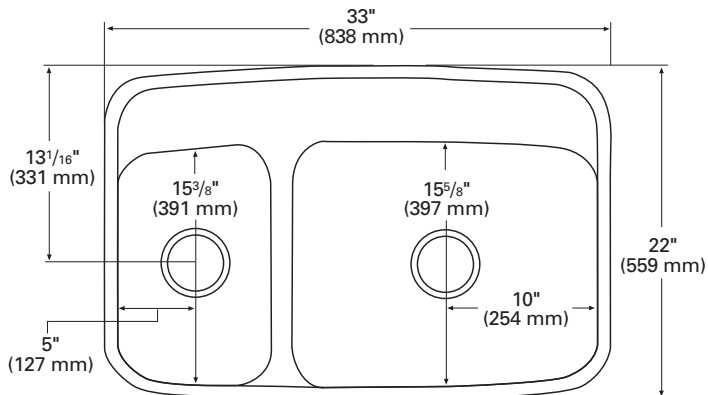

872

Double Sink

This versatile double sink can be placed anywhere—counter or island.

- ▶ Full-length faucet deck allows for a variety of fixtures and fixture placement
- ▶ Features an ample full-size sink plus a food preparation sink
- ▶ Fits into a 33" or larger base cabinet
- ▶ See *Color Options* page at the beginning of Sinks Section for available colors

TOP VIEW

FRONT CROSS-SECTION

872 (SEAMED UNDERMOUNT)

INSIDE SINK DIMENSIONS

	Length	×	Width	×	Depth
inches	9 ⁷ / ₈		15 ³ / ₈		4 ¹ / ₄
(mm)	(251)		(391)		(108)
inches	19 ³ / ₄		15 ⁵ / ₈		7 ¹ / ₄
(mm)	(502)		(397)		(184)

For an explanation of installation options, see *Installation/Accessories*.

All drain holes in sinks are nominally 3¹/₂" in diameter and accept all standard drain hardware, including waste disposal units.