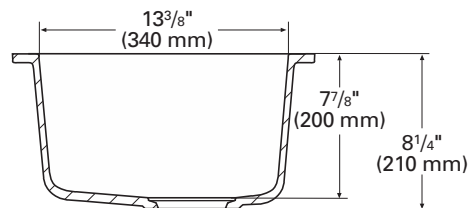

TOP VIEW

SIDE CROSS-SECTION

#### INSIDE SINK DIMENSIONS

	Length	×	Width	×	Depth
inches	17 <sup>5</sup> / <sub>16</sub>		13 <sup>3</sup> / <sub>8</sub>		7 <sup>7</sup> / <sub>8</sub>
(mm)	(440)		(340)		(200)

For an explanation of installation options, see *Installation/Accessories*.

All drain holes in sinks are nominally 3<sup>1</sup>/<sub>2</sub>" in diameter and accept all standard drain hardware, including waste disposal units.

Metric conversions are approximate.