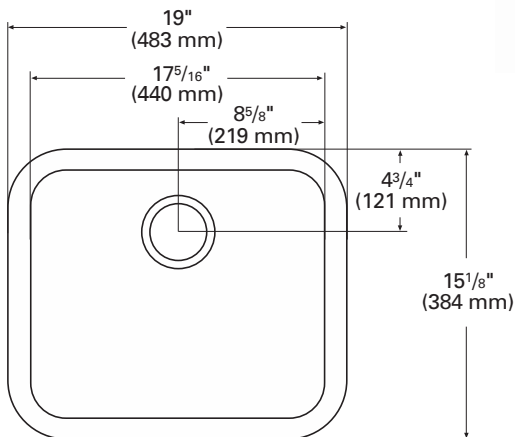

TOP VIEW

SIDE CROSS-SECTION

#### INSIDE SINK DIMENSIONS

	Length	×	Width	×	Depth
inches	17 <sup>5</sup> / <sub>16</sub>		13 <sup>3</sup> / <sub>8</sub>		7 <sup>7</sup> / <sub>8</sub>
(mm)	(440)		(340)		(200)

For an explanation of installation options, see *Installation/Accessories*.

All drain holes in sinks are nominally 3<sup>1</sup>/<sub>2</sub>" in diameter and accept all standard drain hardware, including waste disposal units.

Metric conversions are approximate.