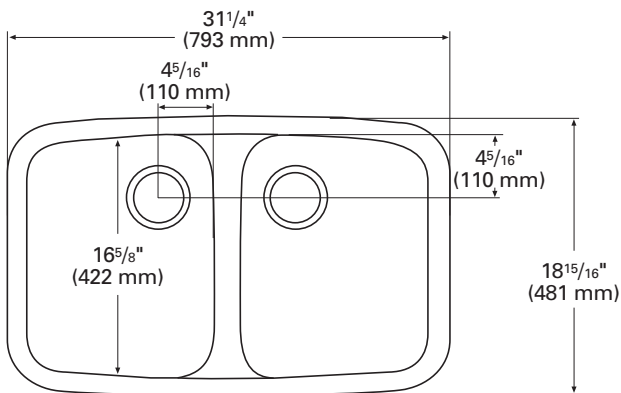

850

Double Sink

Equal-sized double sinks bring simple elegance and practicality to your kitchen design.

- ▶ Steeper sidewalls increase sink volume and work area at the base
- ▶ Depth increases to 9½" when undermounted
- ▶ Rounded and recessed bull-nose divider separates sinks
- ▶ Fits into a 33" or larger base cabinet
- ▶ See *Color Options* page at the beginning of Sinks Section for available colors

TOP VIEW

FRONT CROSS-SECTION

850 (SEAMED UNDERMOUNT)

INSIDE SINK DIMENSIONS

	Length	×	Width	×	Depth
inches	13 ⁵ / ₈		16 ⁵ / ₈		8 ⁷ / ₈
(mm)	(346)		(422)		(225)

For an explanation of installation options, see *Installation/Accessories*.

All drain holes in sinks are nominally 3½" in diameter and accept all standard drain hardware, including waste disposal units.

Metric conversions are approximate.

corian.