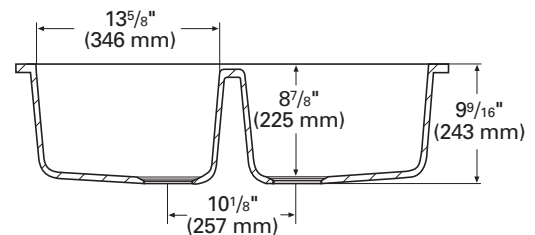

850

Double Sink

Equal-sized double sinks bring simple elegance and practicality to your kitchen design.

- ▶ Steeper sidewalls increase sink volume and work area at the base
- ▶ Depth increases to 9½" when undermounted
- ▶ Rounded and recessed bull-nose divider separates sinks
- ▶ Fits into a 33" or larger base cabinet
- ▶ See *Color Options* page at the beginning of Sinks Section for available colors

TOP VIEW

FRONT CROSS-SECTION

850 (SEAMED UNDERMOUNT)

INSIDE SINK DIMENSIONS

	Length	×	Width	×	Depth
inches	13 ⁵ / ₈		16 ⁵ / ₈		8 ⁷ / ₈
(mm)	(346)		(422)		(225)

For an explanation of installation options, see *Installation/Accessories*.

All drain holes in sinks are nominally 3½" in diameter and accept all standard drain hardware, including waste disposal units.

Metric conversions are approximate.

corian.