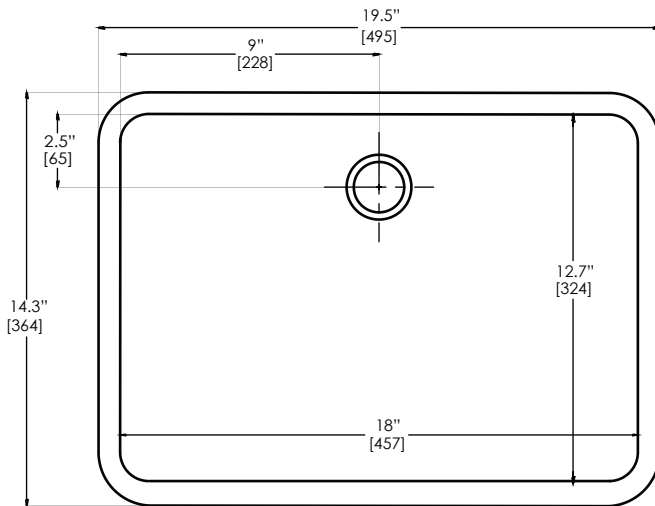

8254

ADA - compliant when installed according to guidelines.

- ▶ Coordinates with DuPont™ Corian® solid surface vanity tops for a seamless, easy-to-clean surface
- ▶ Nonporous surface, that with proper cleaning, resists mold, mildew and stains
- ▶ Suitable for multibowl installations in both residential and commercial settings
- ▶ Colors offered are comparable to Corian® Bone Bisque, Cameo White and Glacier White
- ▶ Made from acrylic-modified polyester material
- ▶ Available with or without integral overflow

TOP VIEW

SIDE CROSS-SECTION

8254 (SEAMED UNDERMOUNT)

INSIDE BOWL DIMENSIONS

	Length	×	Width	×	Depth
inches	18		12 ³ / ₄		5
(mm)	(457)		(324)		(127)

For an explanation of installation options, see *Installation/Accessories*.

All drain holes in lavatories are nominally 1³/₄" in diameter and accept all standard drain hardware.

Metric conversions are approximate.

corian.