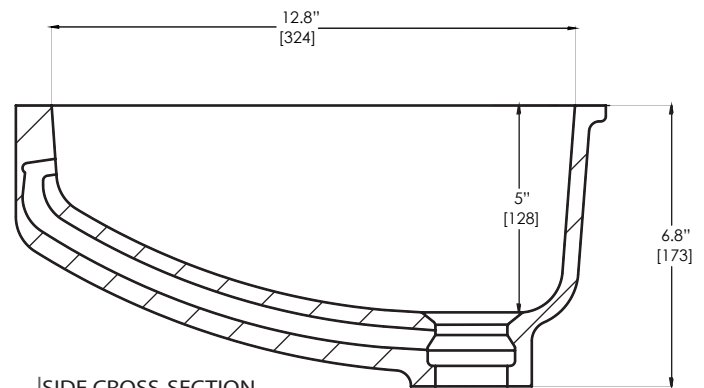

TOP VIEW

SIDE CROSS-SECTION

8254 (SEAMED UNDERMOUNT)

INSIDE BOWL DIMENSIONS

	Length	×	Width	×	Depth
inches	18		12 ³ / ₄		5
(mm)	(457)		(324)		(127)

For an explanation of installation options, see *Installation/Accessories*.

All drain holes in lavatories are nominally 1³/₄" in diameter and accept all standard drain hardware.

Metric conversions are approximate.

corian.