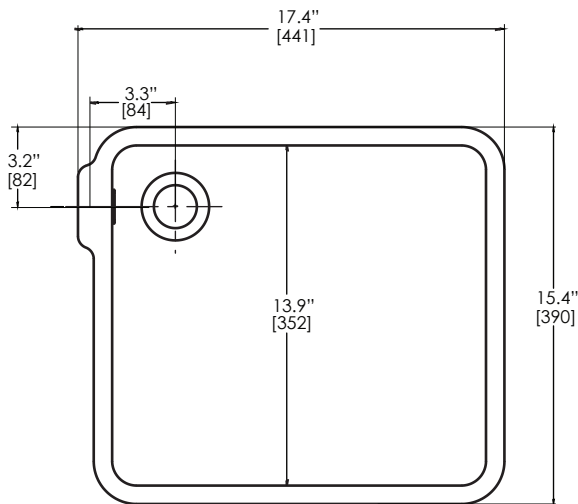

8252

ADA - compliant when installed according to guidelines.

- ▶ Coordinates with DuPont™ Corian® solid surface vanity tops for a seamless, easy-to-clean surface
- ▶ Nonporous surface, that with proper cleaning, resists mold, mildew and stains
- ▶ Suitable for multibowl installations in both residential and commercial settings
- ▶ Colors offered are comparable to Corian® Bone Bisque, Cameo White and Glacier White
- ▶ Made from acrylic-modified polyester material
- ▶ Available with or without integral overflow

TOP VIEW

SIDE CROSS-SECTION

8252 (SEAMED UNDERMOUNT)

INSIDE BOWL DIMENSIONS

	Length	×	Width	×	Depth
inches	15¼		13⅞		5¼
(mm)	(387)		(352)		(133)

For an explanation of installation options, see *Installation/Accessories*.

All drain holes in lavatories are nominally 1¾" in diameter and accept all standard drain hardware.

Metric conversions are approximate.

corian.