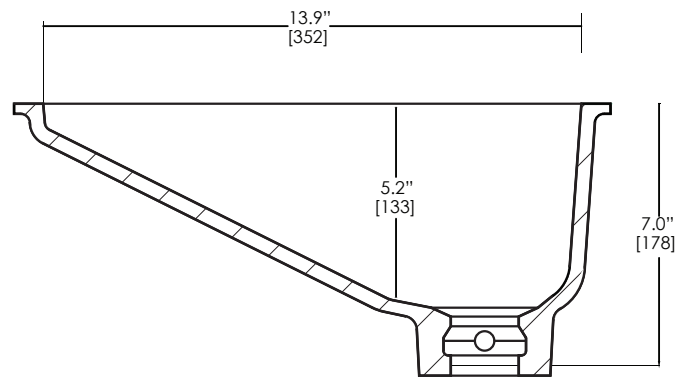

TOP VIEW

SIDE CROSS-SECTION

8252 (SEAMED UNDERMOUNT)

INSIDE BOWL DIMENSIONS

	Length	×	Width	×	Depth
inches	15¼		13⅞		5¼
(mm)	(387)		(352)		(133)

For an explanation of installation options, see *Installation/Accessories*.

All drain holes in lavatories are nominally 1¾" in diameter and accept all standard drain hardware.

Metric conversions are approximate.

corian.