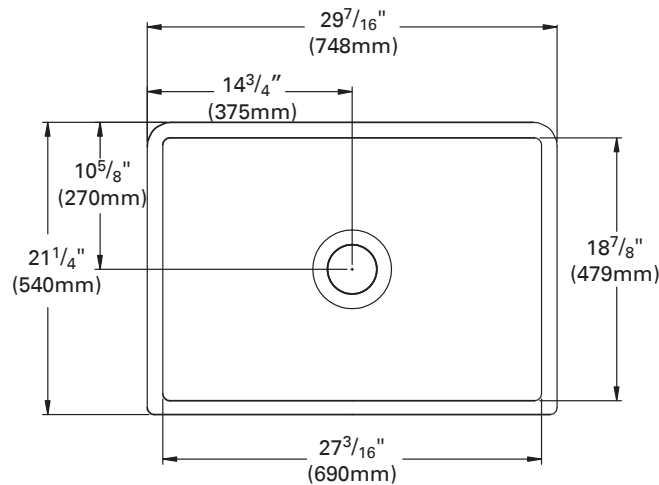

TOP VIEW

SIDE CROSS-SECTION

#### INSIDE SINK DIMENSIONS

	Length	×	Width	×	Depth
inches	$27\frac{3}{16}$		$18\frac{7}{8}$		$9\frac{1}{4}$
(mm)	(690)		(479)		(235)

For an explanation of installation options, see *Installation/Accessories*.

All drain holes in sinks are nominally  $3\frac{1}{2}$ " in diameter and accept all standard drain hardware, including waste disposal units.

Metric conversions are approximate.

**Corian.**