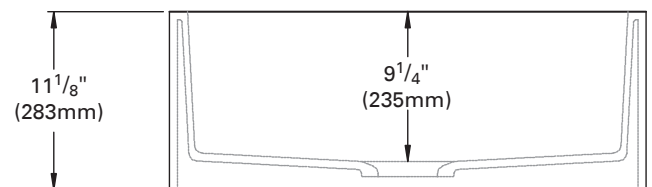

TOP VIEW

SIDE CROSS-SECTION

#### INSIDE SINK DIMENSIONS

	Length	×	Width	×	Depth
inches	$27\frac{3}{16}$		$18\frac{7}{8}$		$9\frac{1}{4}$
(mm)	(690)		(479)		(235)

For an explanation of installation options, see *Installation/Accessories*.

All drain holes in sinks are nominally  $3\frac{1}{2}$ " in diameter and accept all standard drain hardware, including waste disposal units.

Metric conversions are approximate.

**Corian.**