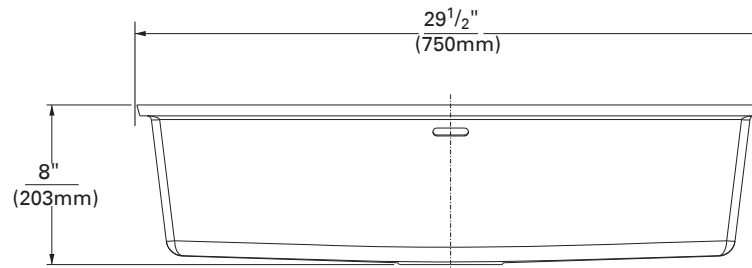

966

Vaso Sink

A rectangle, Corian® 966 Vaso Sink will blend into any room while adding an air of elegance.

- ▶ Coordinates with DuPont™ Corian® solid surface vanity tops for a seamless, easy-to-clean surface
- ▶ Nonporous surface, that with proper cleaning, resists mold, mildew and stains
- ▶ Colors offered are Corian® Bone, Bisque, Cameo White, and Glacier White

SIDE CROSS-SECTION

TOP VIEW

966 VASO SINK

SINK DIMENSIONS

	Length	×	Width	×	Depth
inches	27 ¹ / ₂		15 ³ / ₄		8
(mm)	(699)		(400)		(203)

For an explanation of installation options, see *Installation/Accessories*.

All drain holes in sinks are nominally 3¹/₂" in diameter and accept all standard drain hardware, including waste disposal units.

Metric conversions are approximate.

Corian.