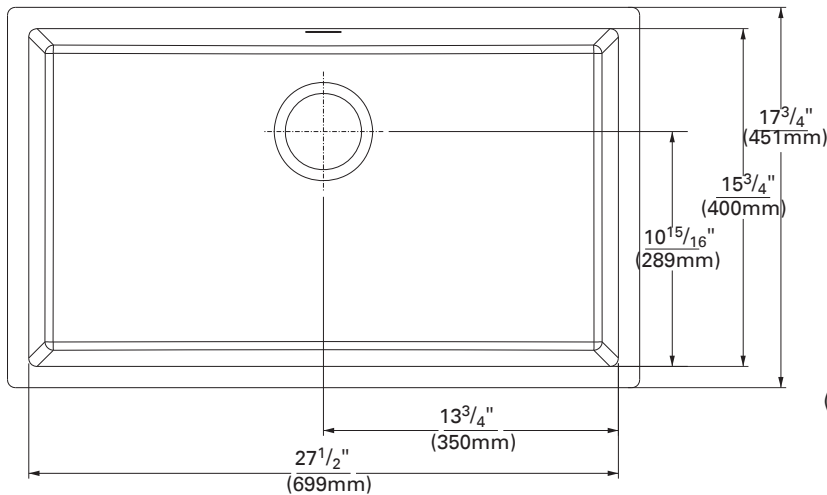

966

Vaso Sink

A rectangle, Corian® 966 Vaso Sink will blend into any room while adding an air of elegance.

- ▶ Coordinates with DuPont™ Corian® solid surface vanity tops for a seamless, easy-to-clean surface
- ▶ Nonporous surface, that with proper cleaning, resists mold, mildew and stains
- ▶ Colors offered are Corian® Bone, Bisque, Cameo White, and Glacier White

SIDE CROSS-SECTION

TOP VIEW

966 VASO SINK

SINK DIMENSIONS

	Length	×	Width	×	Depth
inches	27 ¹ / ₂		15 ³ / ₄		8
(mm)	(699)		(400)		(203)

For an explanation of installation options, see *Installation/Accessories*.

All drain holes in sinks are nominally 3¹/₂" in diameter and accept all standard drain hardware, including waste disposal units.

Metric conversions are approximate.

Corian.