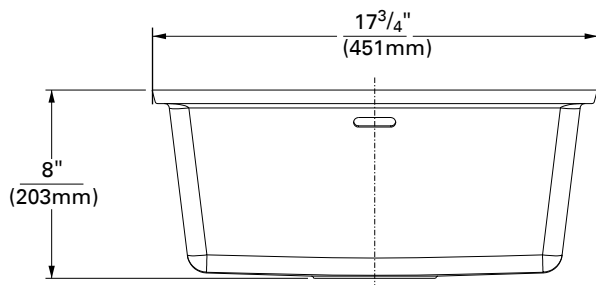

TOP VIEW

SIDE CROSS-SECTION

965 VASO SINK

INSIDE SINK DIMENSIONS

	Length	×	Width	×	Depth
inches	15 ³ / ₄		15 ³ / ₄		8
(mm)	(400)		(400)		(203)

For an explanation of installation options, see *Installation/Accessories*.

All drain holes in sinks are nominally 3½" in diameter and accept all standard drain hardware, including waste disposal units.

Metric conversions are approximate.

Corian.