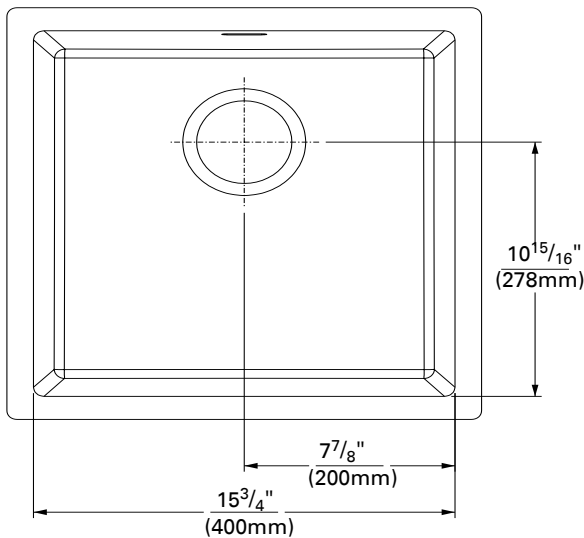

TOP VIEW

SIDE CROSS-SECTION

965 VASO SINK

INSIDE SINK DIMENSIONS

	Length	×	Width	×	Depth
inches	15 ³ / ₄		15 ³ / ₄		8
(mm)	(400)		(400)		(203)

For an explanation of installation options, see *Installation/Accessories*.

All drain holes in sinks are nominally 3½" in diameter and accept all standard drain hardware, including waste disposal units.

Metric conversions are approximate.

Corian.