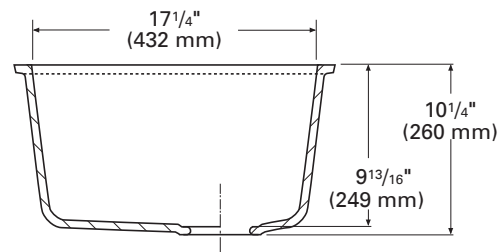

901

Large Single Sink

A stylish, elegant alternative to traditional square or rectangular sinks.

- ▶ “D” shape and extra depth bring elegance and performance to any kitchen design
- ▶ Use alone or in combination with other Corian® sinks
- ▶ Total depth is greater than 10" when undermounted
- ▶ Fits into a 24" or larger base cabinet
- ▶ See *Color Options* page at the beginning of Sinks Section for available colors

TOP VIEW

SIDE CROSS-SECTION

901 (SEAMED UNDERMOUNT)

INSIDE SINK DIMENSIONS

	Length	×	Width	×	Depth
inches	22		17¼		9 ¹³ / ₁₆
(mm)	(559)		(432)		(249)

For an explanation of installation options, see *Installation/Accessories*.

All drain holes in sinks are nominally 3½" in diameter and accept all standard drain hardware, including waste disposal units.

Metric conversions are approximate.

Corian.