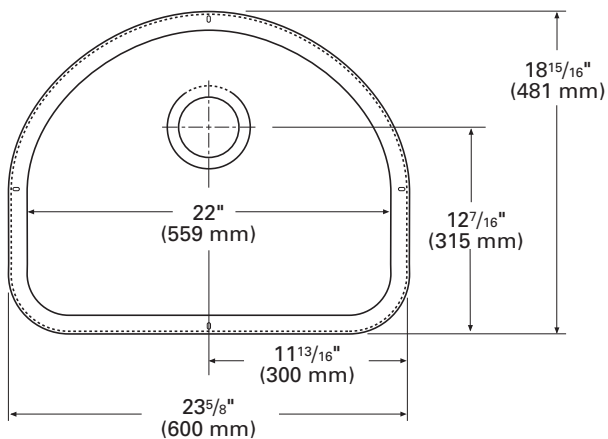

901

Large Single Sink

A stylish, elegant alternative to traditional square or rectangular sinks.

- ▶ “D” shape and extra depth bring elegance and performance to any kitchen design
- ▶ Use alone or in combination with other Corian® sinks
- ▶ Total depth is greater than 10" when undermounted
- ▶ Fits into a 24" or larger base cabinet
- ▶ See *Color Options* page at the beginning of Sinks Section for available colors

TOP VIEW

SIDE CROSS-SECTION

901 (SEAMED UNDERMOUNT)

INSIDE SINK DIMENSIONS

	Length	×	Width	×	Depth
inches	22		17¼		9 ¹³ / ₁₆
(mm)	(559)		(432)		(249)

For an explanation of installation options, see *Installation/Accessories*.

All drain holes in sinks are nominally 3½" in diameter and accept all standard drain hardware, including waste disposal units.

Metric conversions are approximate.

Corian.