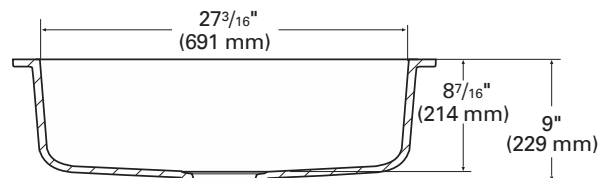

TOP VIEW

FRONT CROSS-SECTION

881 (SEAMED UNDERMOUNT)

INSIDE SINK DIMENSIONS

	Length	×	Width	×	Depth
inches	27 ³ / ₁₆		17		8 ⁷ / ₁₆
(mm)	(691)		(432)		(214)

For an explanation of installation options, see *Installation/Accessories*.

All drain holes in sinks are nominally 3¹/₂" in diameter and accept all standard drain hardware, including waste disposal units.

Metric conversions are approximate.

Corian.