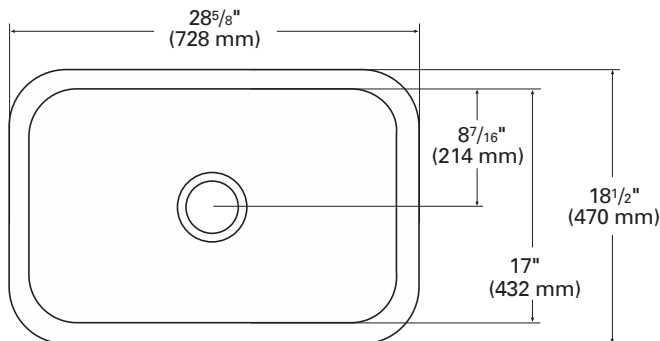

TOP VIEW

FRONT CROSS-SECTION

881 (SEAMED UNDERMOUNT)

INSIDE SINK DIMENSIONS

	Length	×	Width	×	Depth
inches	27 ³ / ₁₆		17		8 ⁷ / ₁₆
(mm)	(691)		(432)		(214)

For an explanation of installation options, see *Installation/Accessories*.

All drain holes in sinks are nominally 3¹/₂" in diameter and accept all standard drain hardware, including waste disposal units.

Metric conversions are approximate.

Corian.