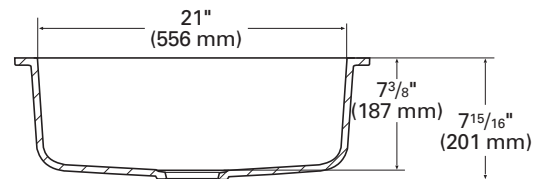

TOP VIEW

FRONT CROSS-SECTION

871 (SEAMED UNDERMOUNT)

INSIDE SINK DIMENSIONS

	Length	×	Width	×	Depth
inches	21		15 ⁵ / ₈		7 ³ / ₈
(mm)	(556)		(397)		(187)

For an explanation of installation options, see *Installation/Accessories*.

All drain holes in sinks are nominally 3¹/₂" in diameter and accept all standard drain hardware, including waste disposal units.

Metric conversions are approximate.

corian.