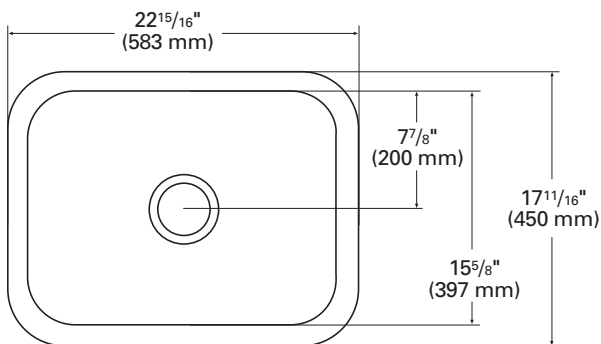

871

Large Single Sink

Elegant and roomy, this sink is a great addition to any home or workspace.

- ▶ See *Color Options* page at the beginning of Sinks Section for available colors
- ▶ Combine with the 802 to create your own custom double-bowl installation

TOP VIEW

FRONT CROSS-SECTION

871 (SEAMED UNDERMOUNT)

INSIDE SINK DIMENSIONS

	Length	×	Width	×	Depth
inches	21		15 ⁵ / ₈		7 ³ / ₈
(mm)	(556)		(397)		(187)

For an explanation of installation options, see *Installation/Accessories*.

All drain holes in sinks are nominally 3¹/₂" in diameter and accept all standard drain hardware, including waste disposal units.

Metric conversions are approximate.

corian.