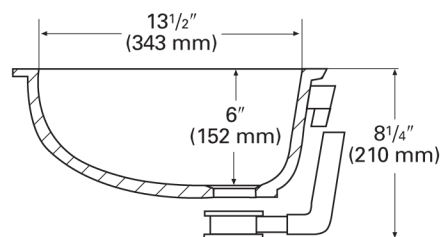

TOP VIEW

SIDE CROSS-SECTION

**831 (SEAMED UNDERMOUNT)**

**INSIDE BOWL DIMENSIONS**

	Length	×	Width	×	Depth
inches	20		13½		6
(mm)	(508)		(343)		(152)

For an explanation of installation options, see *Installation/Accessories*.

All drain holes in lavatories are nominally 1¾" in diameter and accept all standard drain hardware.

Metric conversions are approximate.

**corian.**