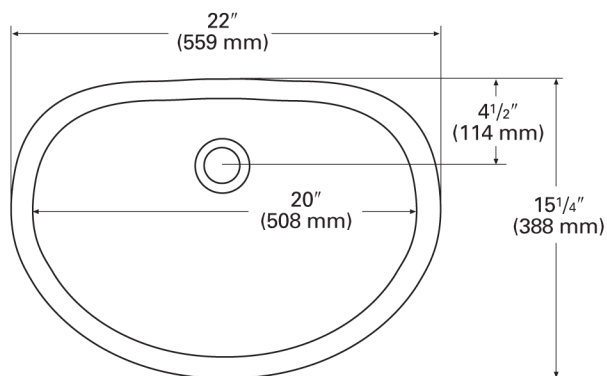

# 831

*This stylish and roomy bowl is a great addition to both residential and commercial settings.*

- ▶ Alternate overflow location adds flexibility to your design
- ▶ Coordinates with Corian® vanity tops for a seamless, one-piece look
- ▶ See *Color Options* page at the beginning of Lavatories Section for available colors

TOP VIEW

SIDE CROSS-SECTION

**831 (SEAMED UNDERMOUNT)**

**INSIDE BOWL DIMENSIONS**

	Length	×	Width	×	Depth
inches	20		13½		6
(mm)	(508)		(343)		(152)

For an explanation of installation options, see *Installation/Accessories*.

All drain holes in lavatories are nominally 1¾" in diameter and accept all standard drain hardware.

Metric conversions are approximate.

**corian.**