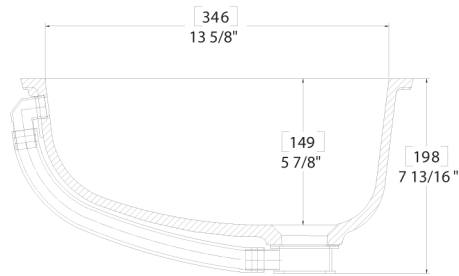

TOP VIEW

SIDE CROSS-SECTION

830 (SEAMED UNDERMOUNT)

INSIDE BOWL DIMENSIONS

	Length	×	Width	×	Depth
inches	18 ⁷ / ₈		13 ⁵ / ₈		5 ⁷ / ₈
(mm)	(479)		(346)		(149)

For an explanation of installation options, see *Installation/Accessories*.

All drain holes in lavatories are nominally 1³/₄" in diameter and accept all standard drain hardware.

Metric conversions are approximate.

corian.