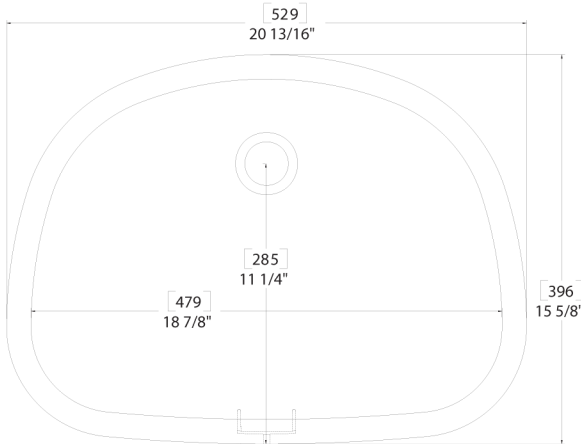

830

Enjoy beauty and practicality at home or work with this spacious bowl.

- ▶ Coordinates with Corian® vanity tops for a seamless, one-piece look
- ▶ See *Color Options* page at the beginning of Lavatories Section for available colors

TOP VIEW

SIDE CROSS-SECTION

830 (SEAMED UNDERMOUNT)

INSIDE BOWL DIMENSIONS

	Length	×	Width	×	Depth
inches	18 ⁷ / ₈		13 ⁵ / ₈		5 ⁷ / ₈
(mm)	(479)		(346)		(149)

For an explanation of installation options, see *Installation/Accessories*.

All drain holes in lavatories are nominally 1³/₄" in diameter and accept all standard drain hardware.

Metric conversions are approximate.

corian.