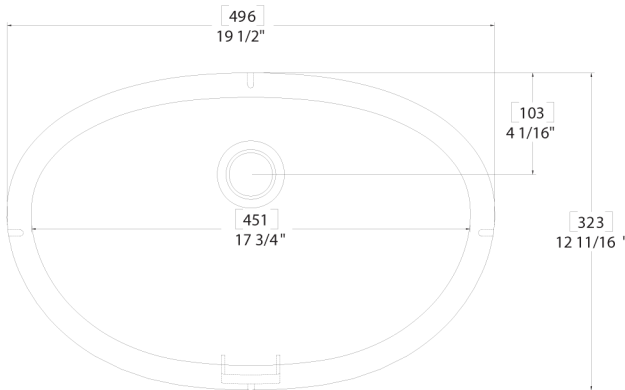

816

Add enduring elegance with this elongated oval bowl for narrow-depth vanities.

- ▶ Offers a seamless, easy-to-clean surface when coordinated with Corian® vanity tops
- ▶ Nonporous surface inhibits growth of mold and mildew
- ▶ Suitable for multibowl installations in both residential and commercial settings
- ▶ See *Color Options* page at the beginning of Lavatories Section for available colors

TOP VIEW

SIDE CROSS-SECTION

816 (SEAMED UNDERMOUNT)

INSIDE BOWL DIMENSIONS

	Length	×	Width	×	Depth
inches	17 ³ / ₄		10 ⁷ / ₈		5 ¹ / ₂
(mm)	(451)		(276)		(140)

For an explanation of installation options, see *Installation/Accessories*.

All drain holes in lavatories are nominally 1³/₄" in diameter and accept all standard drain hardware.

Metric conversions are approximate.

corian.