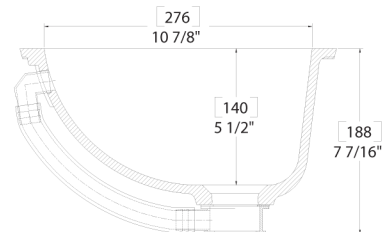

TOP VIEW

SIDE CROSS-SECTION

816 (SEAMED UNDERMOUNT)

INSIDE BOWL DIMENSIONS

	Length	×	Width	×	Depth
inches	17 ³ / ₄		10 ⁷ / ₈		5 ¹ / ₂
(mm)	(451)		(276)		(140)

For an explanation of installation options, see *Installation/Accessories*.

All drain holes in lavatories are nominally 1³/₄" in diameter and accept all standard drain hardware.

Metric conversions are approximate.

corian.