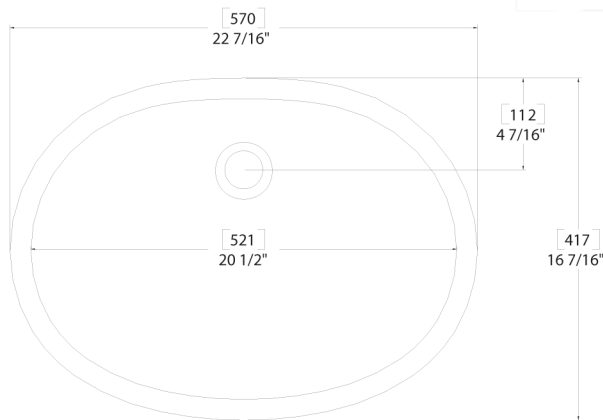

815

This large-capacity oval bowl brings elegance and performance to any bathroom design.

- ▶ Coordinates with Corian® vanity tops for a seamless, easy-to-clean surface
- ▶ Nonporous surface resists mold, mildew and stains
- ▶ Suitable for multibowl installations in both residential and commercial settings
- ▶ See *Color Options* page at the beginning of Lavatories Section for available colors

TOP VIEW

SIDE CROSS-SECTION

815 (SEAMED UNDERMOUNT)

INSIDE BOWL DIMENSIONS

	Length	×	Width	×	Depth
inches	20½		14½		6¼
(mm)	(521)		(368)		(159)

For an explanation of installation options, see *Installation/Accessories*.

All drain holes in lavatories are nominally 1¾" in diameter and accept all standard drain hardware.

Metric conversions are approximate.

corian.