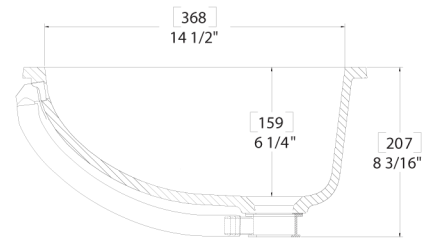

815

This large-capacity oval bowl brings elegance and performance to any bathroom design.

- ▶ Coordinates with Corian® vanity tops for a seamless, easy-to-clean surface
- ▶ Nonporous surface resists mold, mildew and stains
- ▶ Suitable for multibowl installations in both residential and commercial settings
- ▶ See *Color Options* page at the beginning of Lavatories Section for available colors

TOP VIEW

SIDE CROSS-SECTION

815 (SEAMED UNDERMOUNT)

INSIDE BOWL DIMENSIONS

	Length	×	Width	×	Depth
inches	20½		14½		6¼
(mm)	(521)		(368)		(159)

For an explanation of installation options, see *Installation/Accessories*.

All drain holes in lavatories are nominally 1¾" in diameter and accept all standard drain hardware.

Metric conversions are approximate.

corian.