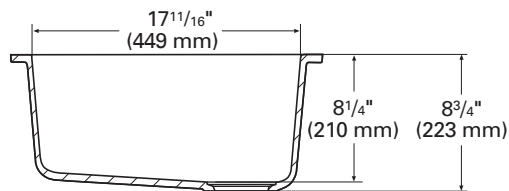

805

Large Single Sink

Put this spacious, rectangular sink to work in a busy kitchen or commercial area.

- ▶ Features extra-large bowl with a unique, yet functional design
- ▶ Can be installed on its own or with other Corian® sinks
- ▶ See *Color Options* page at the beginning of Sinks Section for available colors

TOP VIEW

SIDE CROSS-SECTION

805 (SEAMED UNDERMOUNT)

INSIDE SINK DIMENSIONS

	Length	×	Width	×	Depth
inches	15 ¹¹ / ₁₆		17 ¹¹ / ₁₆		8 ¹ / ₄
(mm)	(398)		(449)		(210)

For an explanation of installation options, see *Installation/Accessories*.

All drain holes in sinks are nominally 3¹/₂" in diameter and accept all standard drain hardware, including waste disposal units.

Metric conversions are approximate.

Corian.