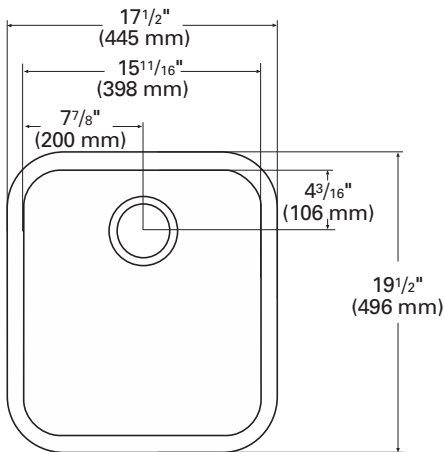

805

Large Single Sink

Put this spacious, rectangular sink to work in a busy kitchen or commercial area.

- ▶ Features extra-large bowl with a unique, yet functional design
- ▶ Can be installed on its own or with other Corian® sinks
- ▶ See *Color Options* page at the beginning of Sinks Section for available colors

TOP VIEW

SIDE CROSS-SECTION

805 (SEAMED UNDERMOUNT)

INSIDE SINK DIMENSIONS

	Length	×	Width	×	Depth
inches	15 ¹¹ / ₁₆		17 ¹¹ / ₁₆		8 ¹ / ₄
(mm)	(398)		(449)		(210)

For an explanation of installation options, see *Installation/Accessories*.

All drain holes in sinks are nominally 3¹/₂" in diameter and accept all standard drain hardware, including waste disposal units.

Metric conversions are approximate.

Corian.