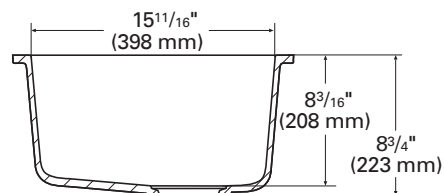

TOP VIEW

SIDE CROSS-SECTION

#### INSIDE SINK DIMENSIONS

	Length	×	Width	×	Depth
inches	15 <sup>11</sup> / <sub>16</sub>		15 <sup>11</sup> / <sub>16</sub>		8 <sup>3</sup> / <sub>16</sub>
(mm)	(398)		(398)		(208)

For an explanation of installation options, see *Installation/Accessories*.

All drain holes in sinks are nominally 3<sup>1</sup>/<sub>2</sub>" in diameter and accept all standard drain hardware, including waste disposal units.

Metric conversions are approximate.

**Corian.**