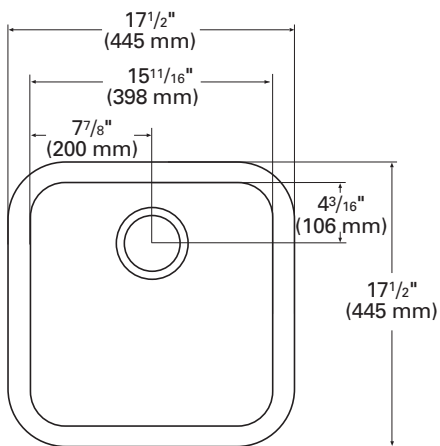

TOP VIEW

SIDE CROSS-SECTION

#### INSIDE SINK DIMENSIONS

	Length	×	Width	×	Depth
inches	15 <sup>11</sup> / <sub>16</sub>		15 <sup>11</sup> / <sub>16</sub>		8 <sup>3</sup> / <sub>16</sub>
(mm)	(398)		(398)		(208)

For an explanation of installation options, see *Installation/Accessories*.

All drain holes in sinks are nominally 3<sup>1</sup>/<sub>2</sub>" in diameter and accept all standard drain hardware, including waste disposal units.

Metric conversions are approximate.

**Corian.**