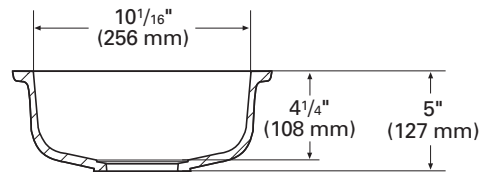

TOP VIEW

FRONT CROSS-SECTION

802 (SEAMED UNDERMOUNT)

INSIDE SINK DIMENSIONS

	Length	×	Width	×	Depth
inches	10 ¹ / ₁₆		15 ¹³ / ₁₆		4 ¹ / ₄
(mm)	(256)		(402)		(108)

For an explanation of installation options, see *Installation/Accessories*.

All drain holes in sinks are nominally 3¹/₂" in diameter and accept all standard drain hardware, including waste disposal units.

Metric conversions are approximate.

Corian.