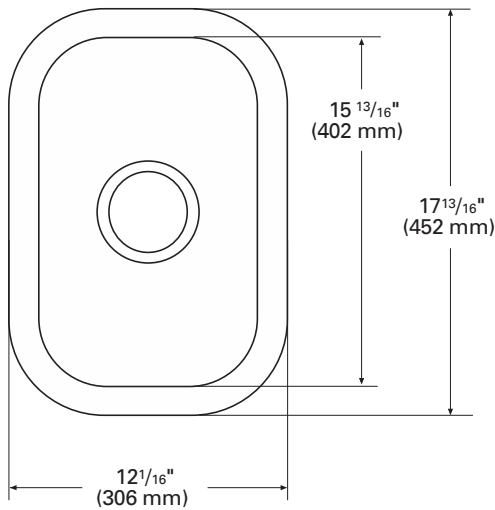

TOP VIEW

FRONT CROSS-SECTION

802 (SEAMED UNDERMOUNT)

INSIDE SINK DIMENSIONS

	Length	×	Width	×	Depth
inches	10 ¹ / ₁₆		15 ¹³ / ₁₆		4 ¹ / ₄
(mm)	(256)		(402)		(108)

For an explanation of installation options, see *Installation/Accessories*.

All drain holes in sinks are nominally 3¹/₂" in diameter and accept all standard drain hardware, including waste disposal units.

Metric conversions are approximate.

Corian.